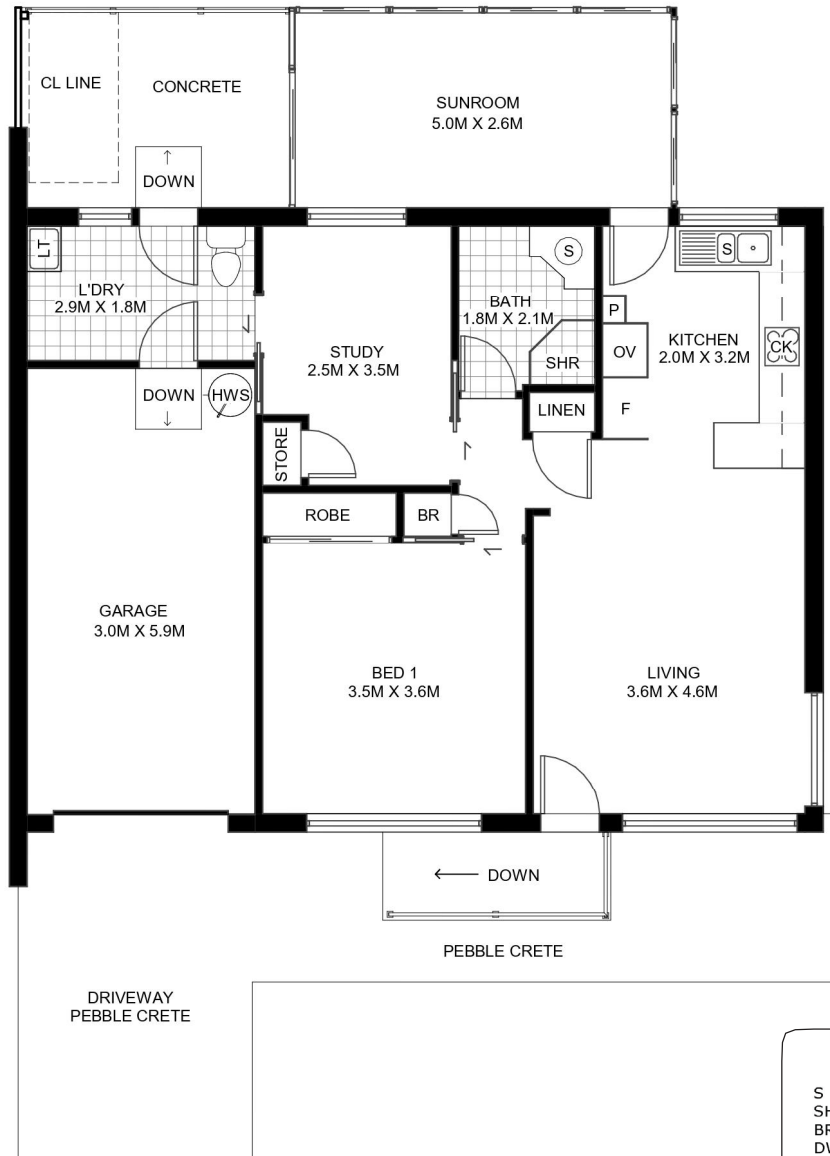

FLOORPLAN

VILLA NUMBER: 9
ST AGNES VILLAGE, PORT MACQUARIE NSW

HOUSE AREA (M²):
LOT 9 – 99.7m²

LEGEND	
S	SINK
SHR	SHOWER
BR	BROOM CUPBOARD
DW	DISH WASHER
ST	STORAGE
CK	COOK TOP
OV	OVEN
F	FRIDGE SPACE
P	PANTRY
LT	LAUNDRY TUB
HWS	HOT WATER SYSTEM
WT	WATER TANK
CL LINE	CLOTHES LINE

Disclaimer: For illustration purposes only. All dimensions are approximate and illustrations not to scale. Particulars given are for general information only and do not constitute any representation by the vendor or agent.