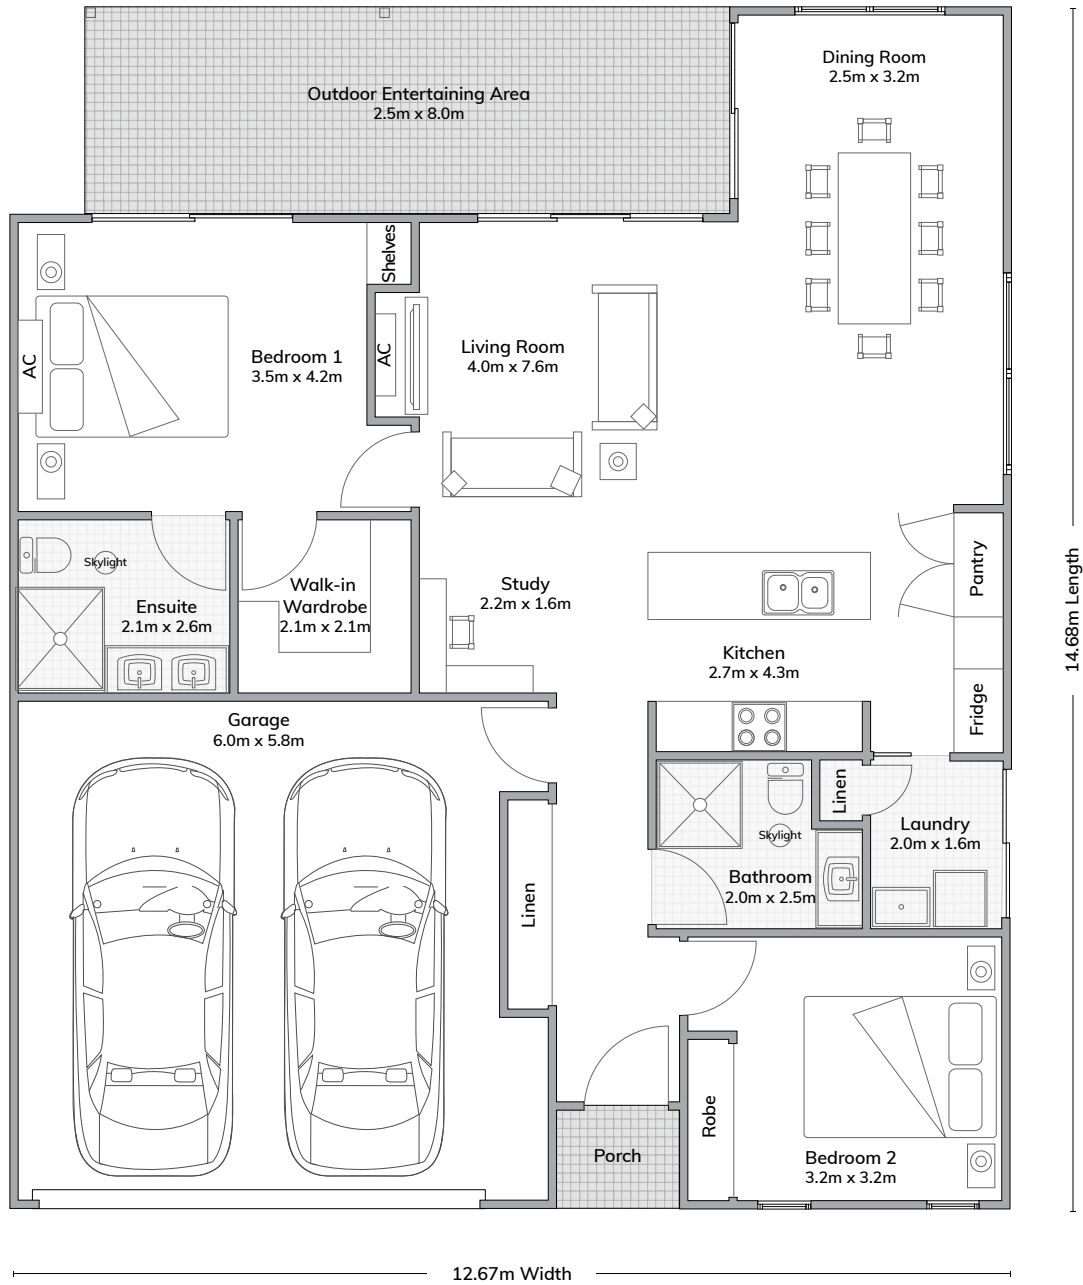

Blaxland

*The facade renders and floorplans are provided for illustrative purposes only. It may contain upgraded items/finishes not included as standard. For detailed home pricing, please talk to a sales consultant. All efforts have been made to ensure accuracy of this brochure at time of print.

A new way of living.

HOMETOWN AUSTRALIA
COMMUNITIES