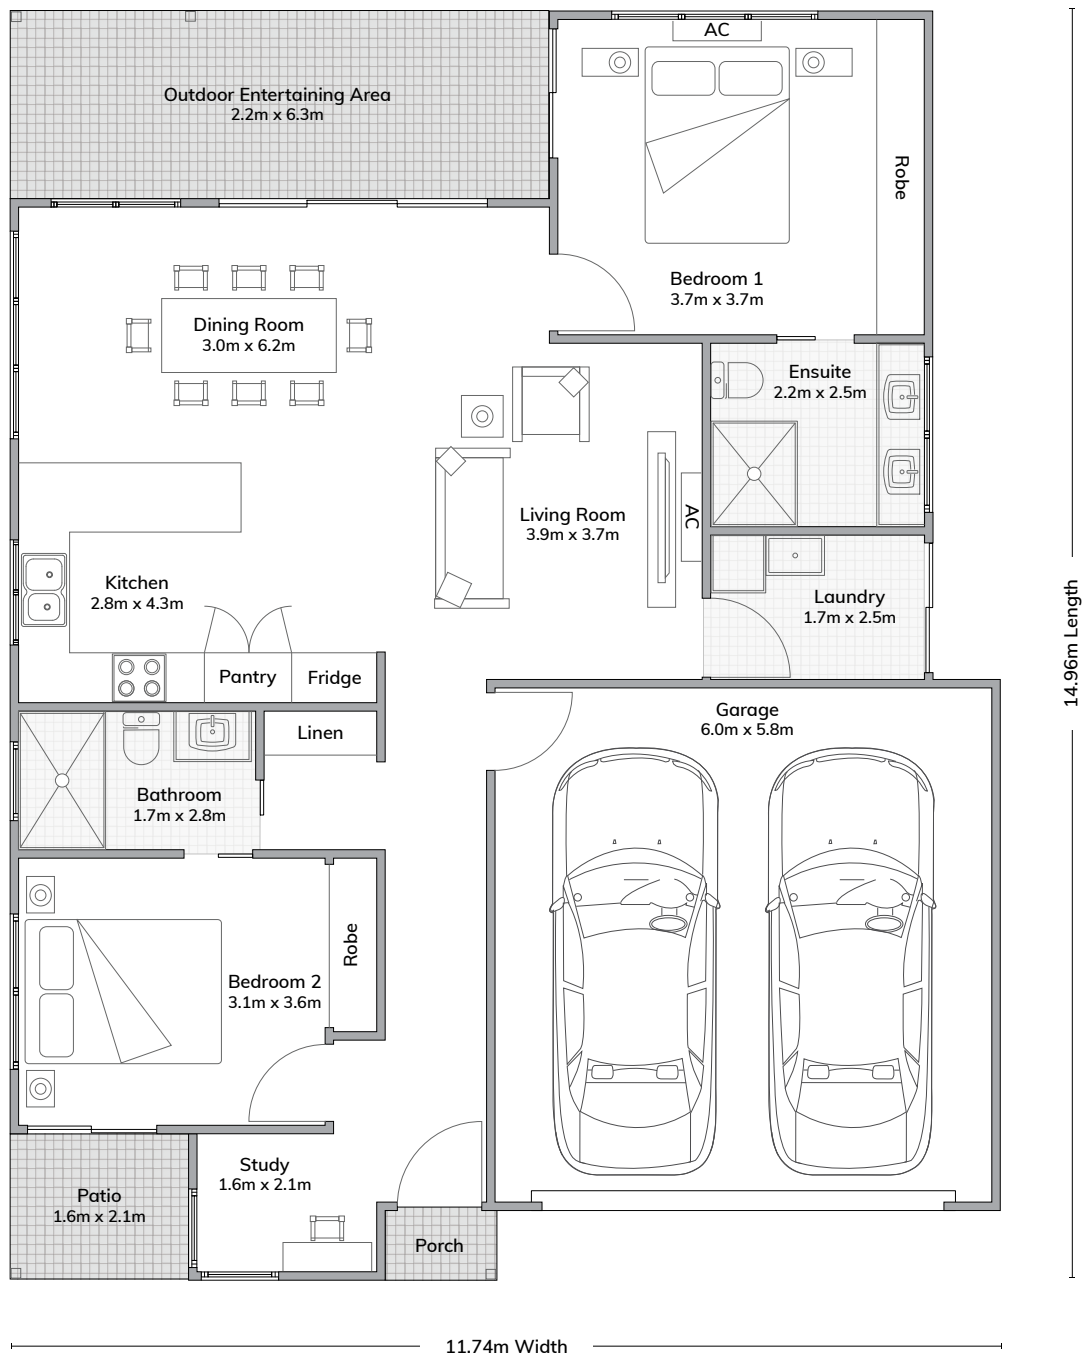

2

1

2

2

Crimson 2

The Crimson is an open plan living that flows out to the entertaining deck. A 2 bedroom with built-in robes, 2 bathroom plus a study home. Ample of storage cabinets and it comes with a double covered carport and a separate laundry.

Features

- 2 bedroom, 2 bath
- Open living
- Separate laundry
- Outdoor entertaining deck
- Community amenities

Crimson 2

*The facade renders and floorplans are provided for illustrative purposes only. It may contain upgraded items/finishes not included as standard. For detailed home pricing, please talk to a sales consultant. All efforts have been made to ensure accuracy of this brochure at time of print.