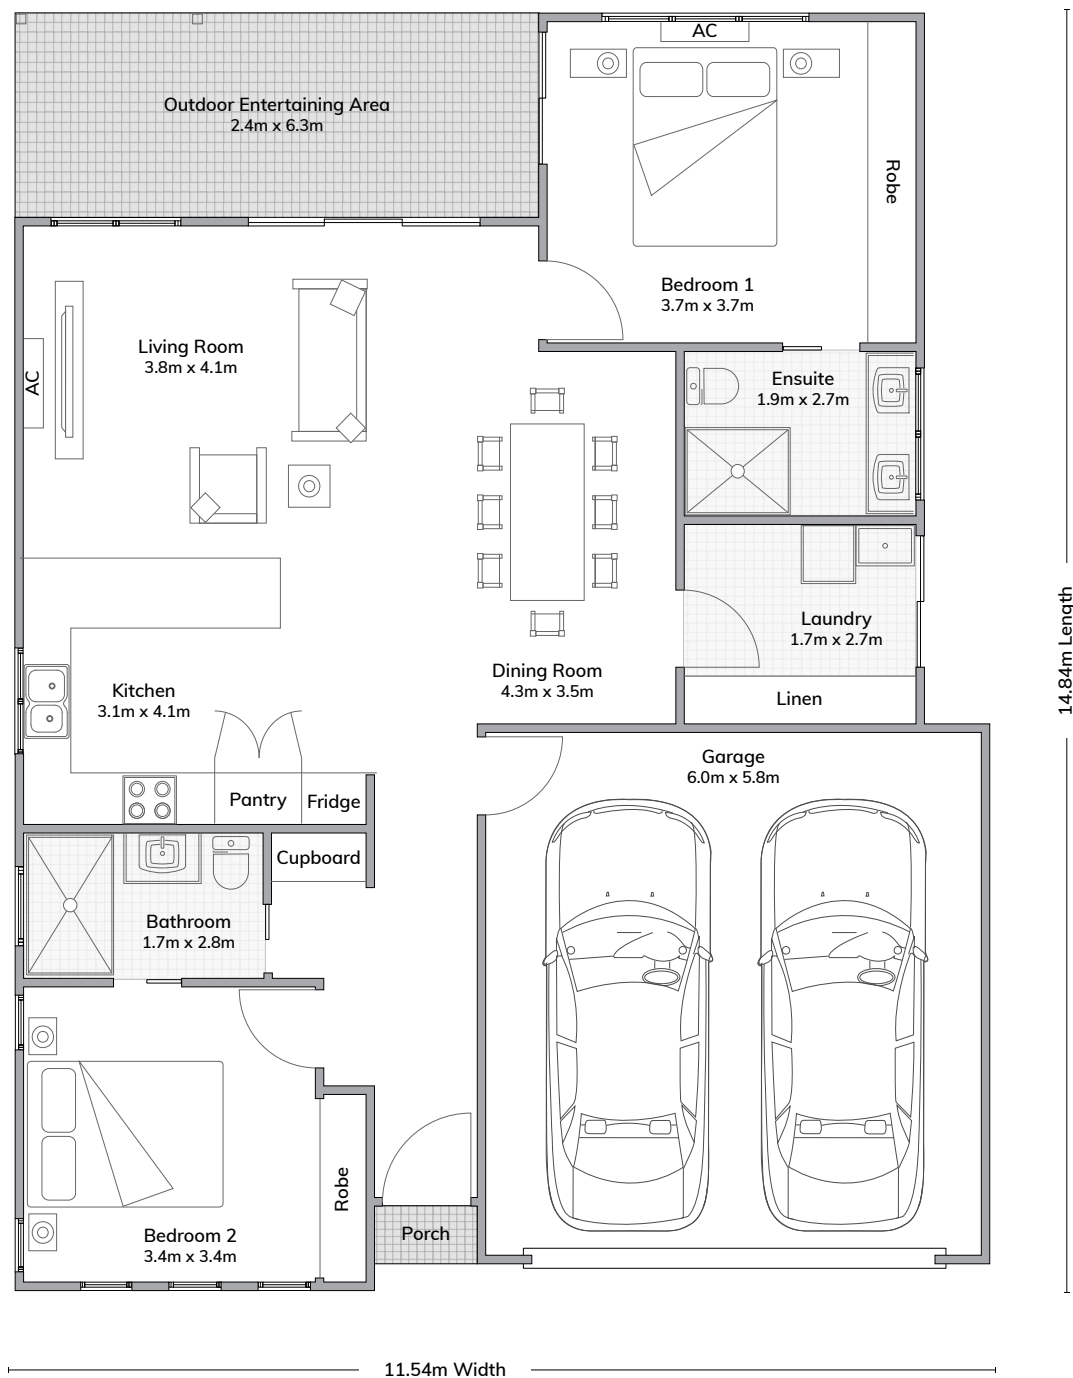

2

2

2

Newport

The Newport is an architecturally designed 2 bedroom home. Featuring open plan living with raked ceilings, spacious outdoor entertaining area, a separate laundry and a spacious modern kitchen with stainless steel appliances.

Features

- Double lock-up Garage
- Landscaped Gardens
- Spacious Outdoor Entertaining
- Raked Ceilings to Living Areas
- Reverse Cycle Split System A/C

Newport

*The facade renders and floorplans are provided for illustrative purposes only. It may contain upgraded items/finishes not included as standard. For detailed home pricing, please talk to a sales consultant. All efforts have been made to ensure accuracy of this brochure at time of print.