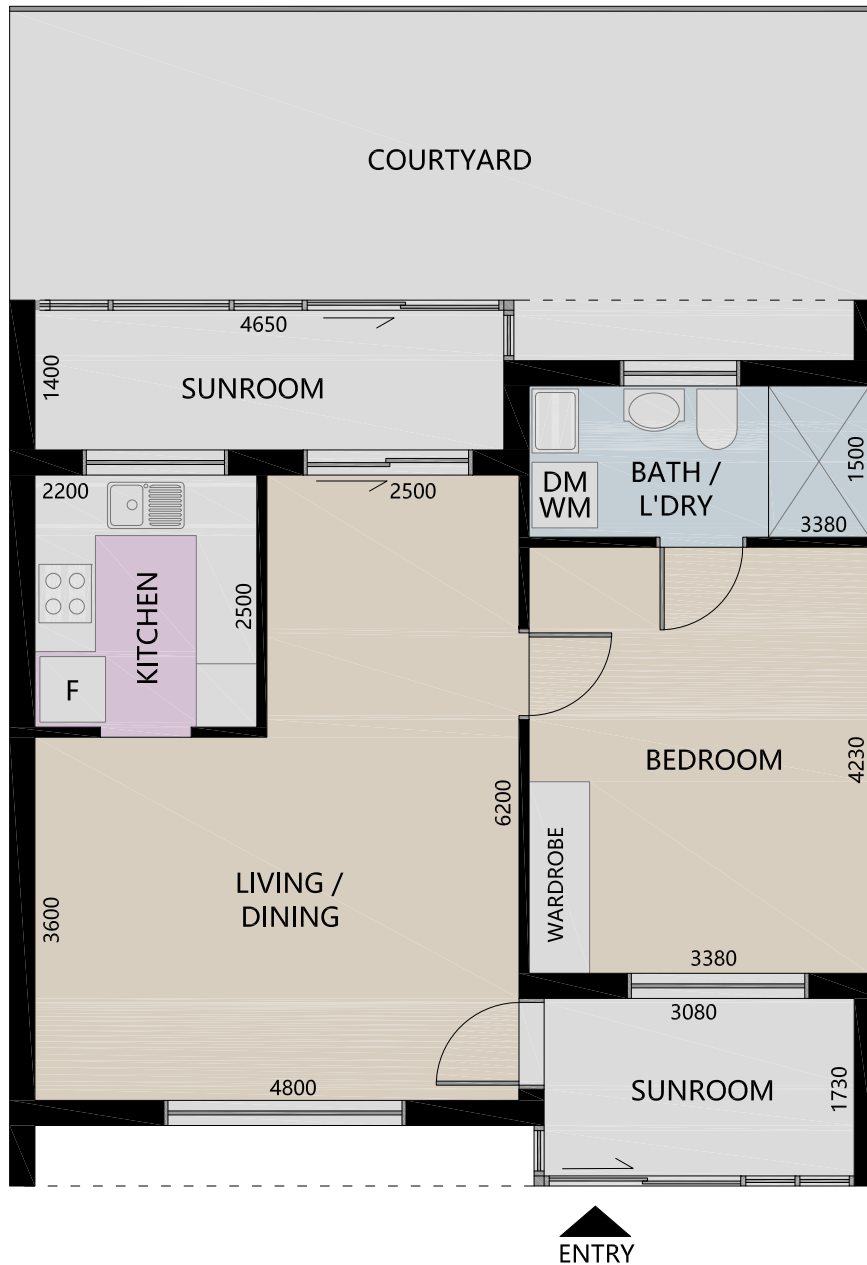

# Uniting Mayflower Gerringong

Villa 8

61 Belinda Street, Gerringong

1 Bedroom

Internal Area: 64m<sup>2</sup> approx.

External Area: 25m<sup>2</sup> approx.

Please note these measurements are approximate only. The plan is intended as a rough guide for illustrative purposes. It is not warranted or guaranteed to be correct nor is it part of the sale or rental contract.

**Uniting**