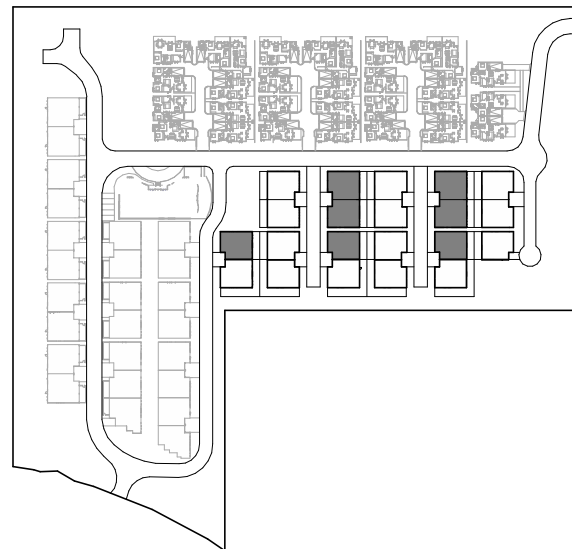

# MARSTON LIVING

392 GALSTON RD,  
GALSTON, NSW 2159

VILLA - TYPE A  
33, 41  
26, 32, 34, 40, 42 (Mirror Image)

TWO BEDROOMS + STUDY

TOTAL INTERNAL AREA 163 m<sup>2</sup>

INTERNAL AREA 143 m<sup>2</sup>  
GARAGE 20 m<sup>2</sup>