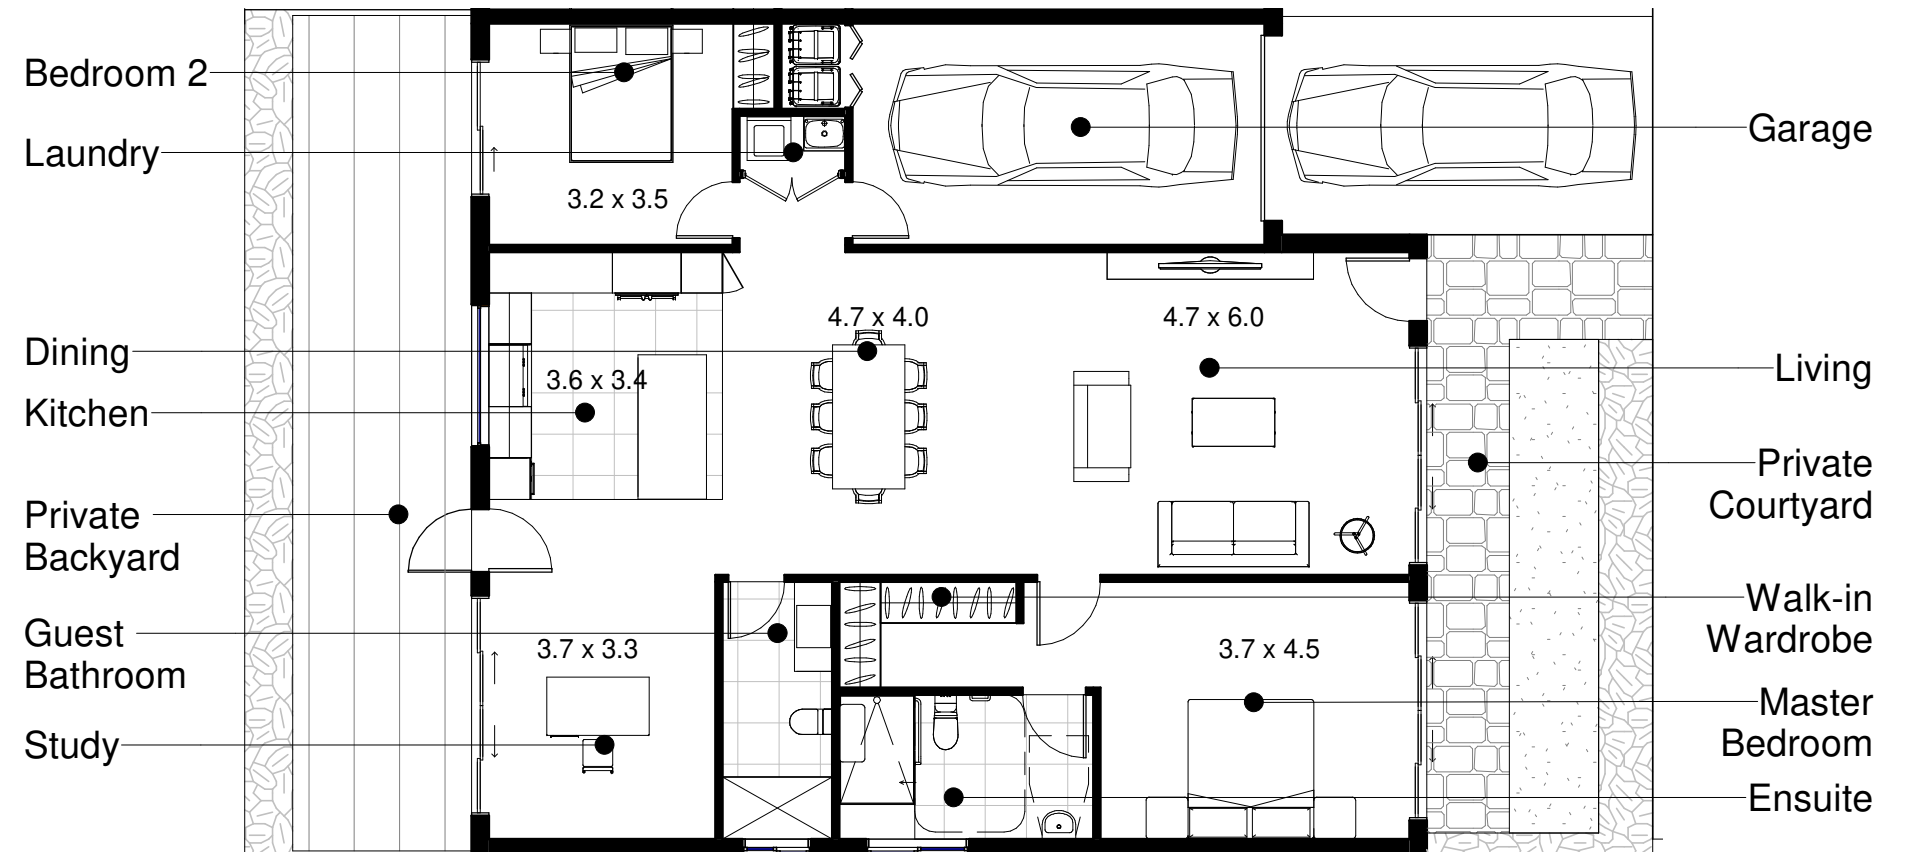

# MARSTON LIVING

392 GALSTON RD,  
GALSTON, NSW 2159

VILLA - TYPE B  
29, 37, 45  
28, 30, 36, 38, 44, 46 (Mirror Image)

TWO BEDROOMS + STUDY

TOTAL INTERNAL AREA 163 m<sup>2</sup>

INTERNAL AREA 143 m<sup>2</sup>  
GARAGE 20 m<sup>2</sup>

[www.marstonliving.com.au](http://www.marstonliving.com.au)

Details and measurements shown are indicative only, actual construction may vary