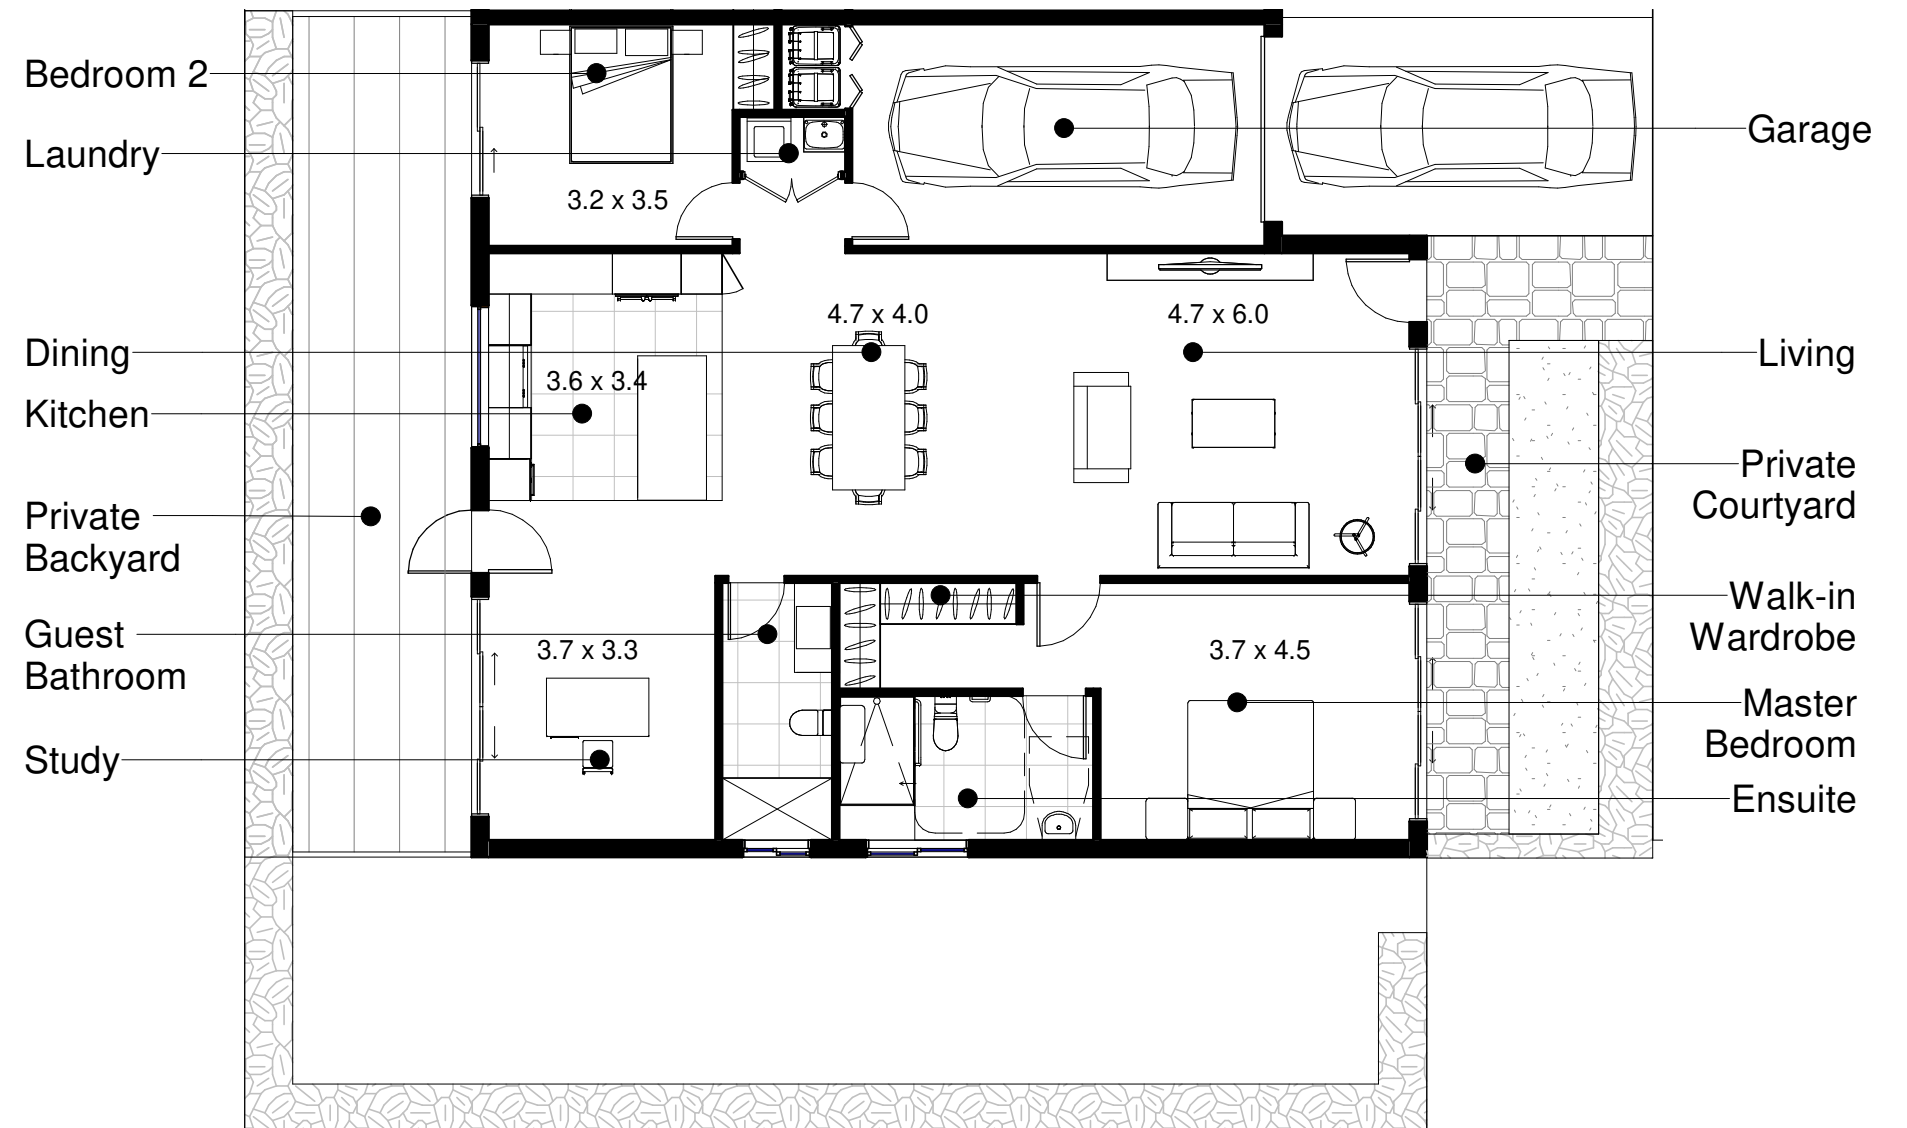

Details and measurements shown are indicative only, actual construction may vary

# MARSTON LIVING

392 GALSTON RD,  
GALSTON, NSW 2159

VILLA - TYPE D  
31, 39

TWO BEDROOMS + STUDY

TOTAL INTERNAL AREA 163 m<sup>2</sup>

INTERNAL AREA 143 m<sup>2</sup>  
GARAGE 20 m<sup>2</sup>

[www.marstonliving.com.au](http://www.marstonliving.com.au)