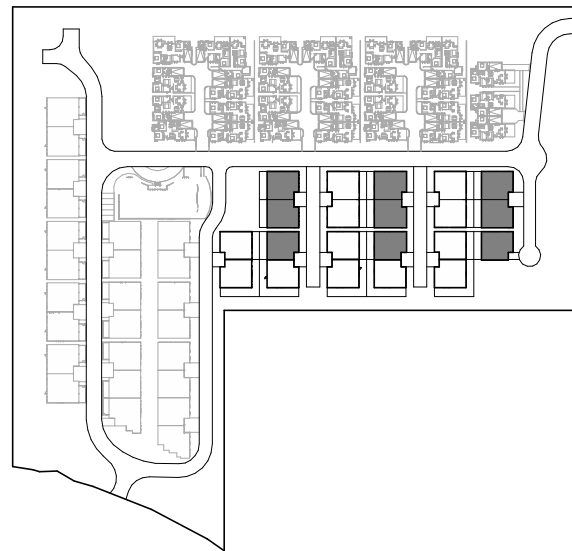

# MARSTON LIVING

392 GALSTON RD,  
GALSTON, NSW 2159

VILLA - TYPE B  
29, 37, 45  
28, 30, 36, 38, 44, 46 (Mirror Image)

TWO BEDROOMS + STUDY

TOTAL INTERNAL AREA 163 m<sup>2</sup>

INTERNAL AREA 143 m<sup>2</sup>  
GARAGE 20 m<sup>2</sup>