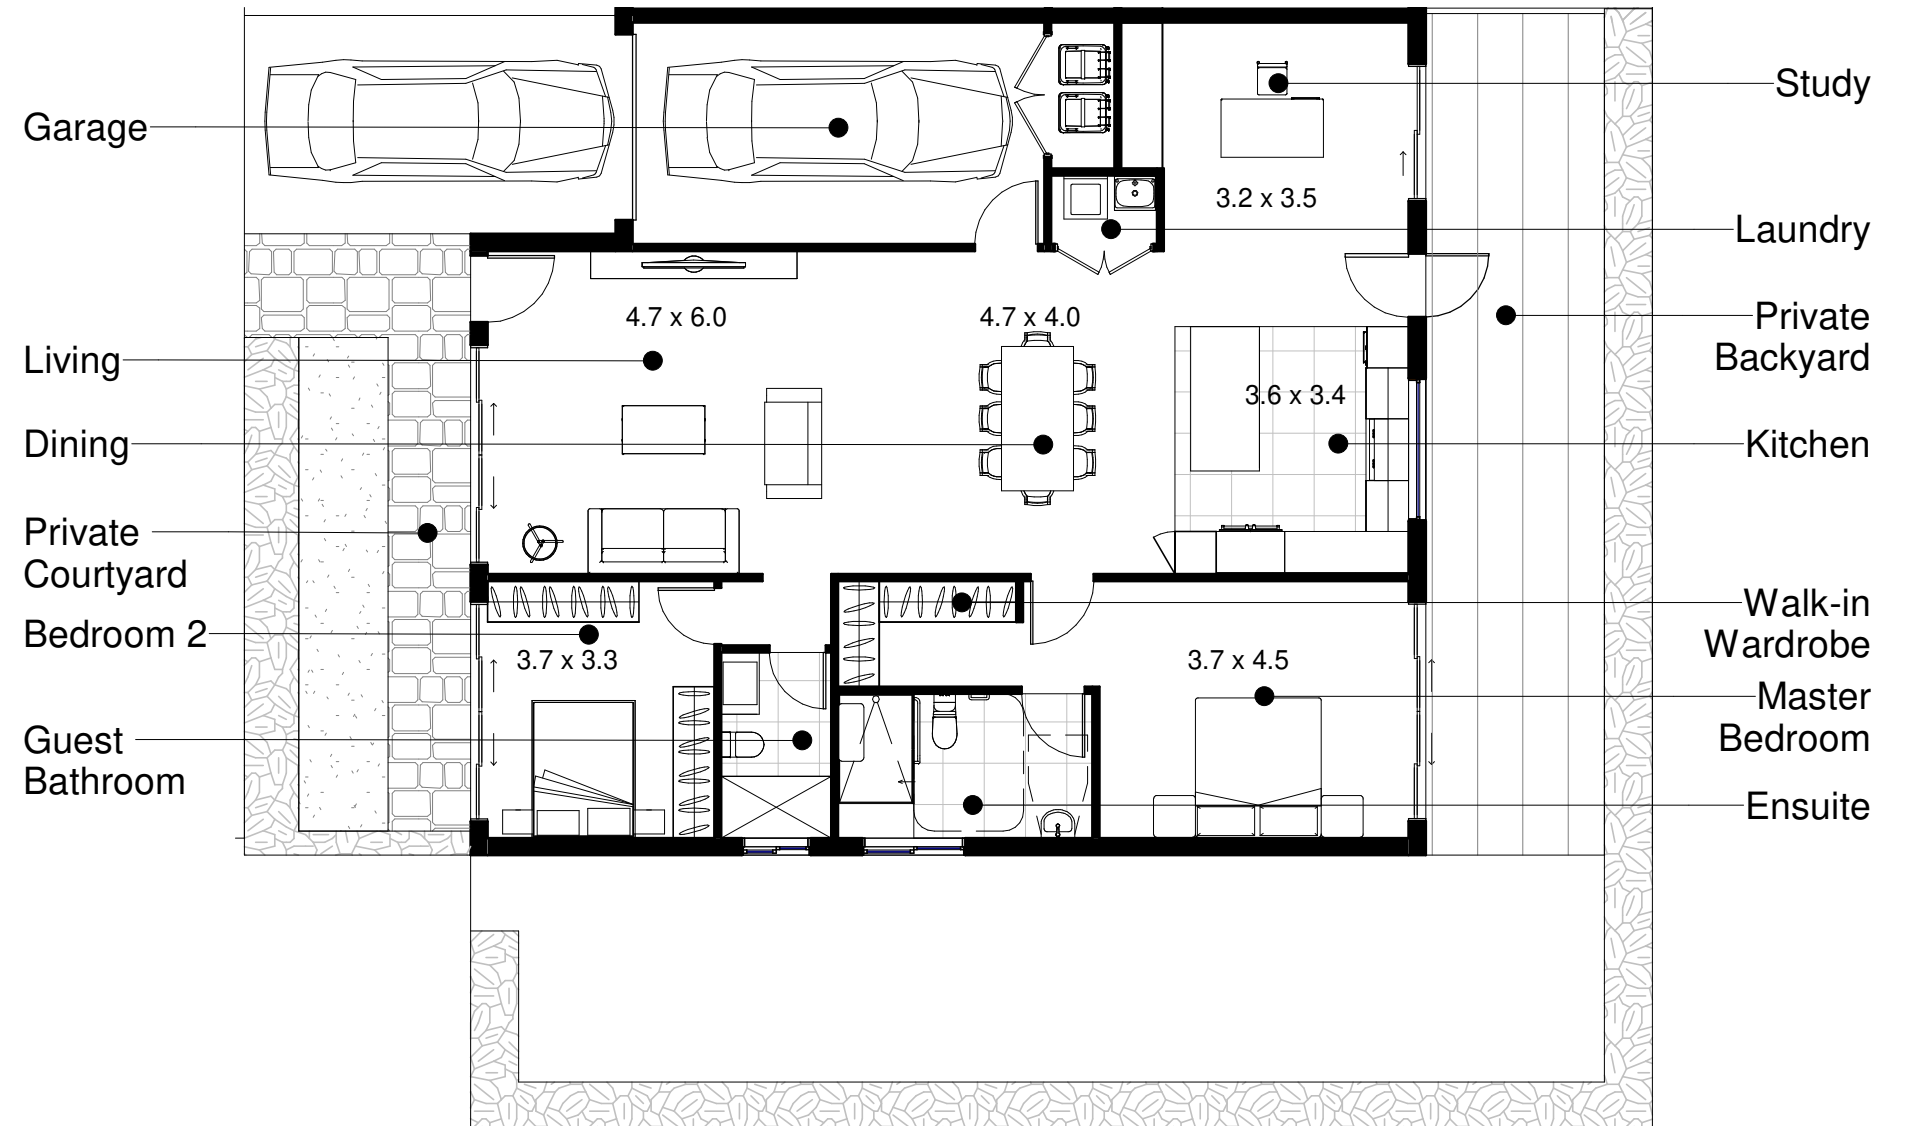

[www.marstonliving.com.au](http://www.marstonliving.com.au)

Details and measurements shown are indicative only, actual construction may vary

# MARSTON LIVING

392 GALSTON RD,  
GALSTON, NSW 2159

VILLA - TYPE C  
27, 35, 43

TWO BEDROOMS + STUDY

TOTAL INTERNAL AREA 163 m<sup>2</sup>

INTERNAL AREA 143 m<sup>2</sup>  
GARAGE 20 m<sup>2</sup>

[www.marstonliving.com.au](http://www.marstonliving.com.au)

Details and measurements shown are indicative only, actual construction may vary