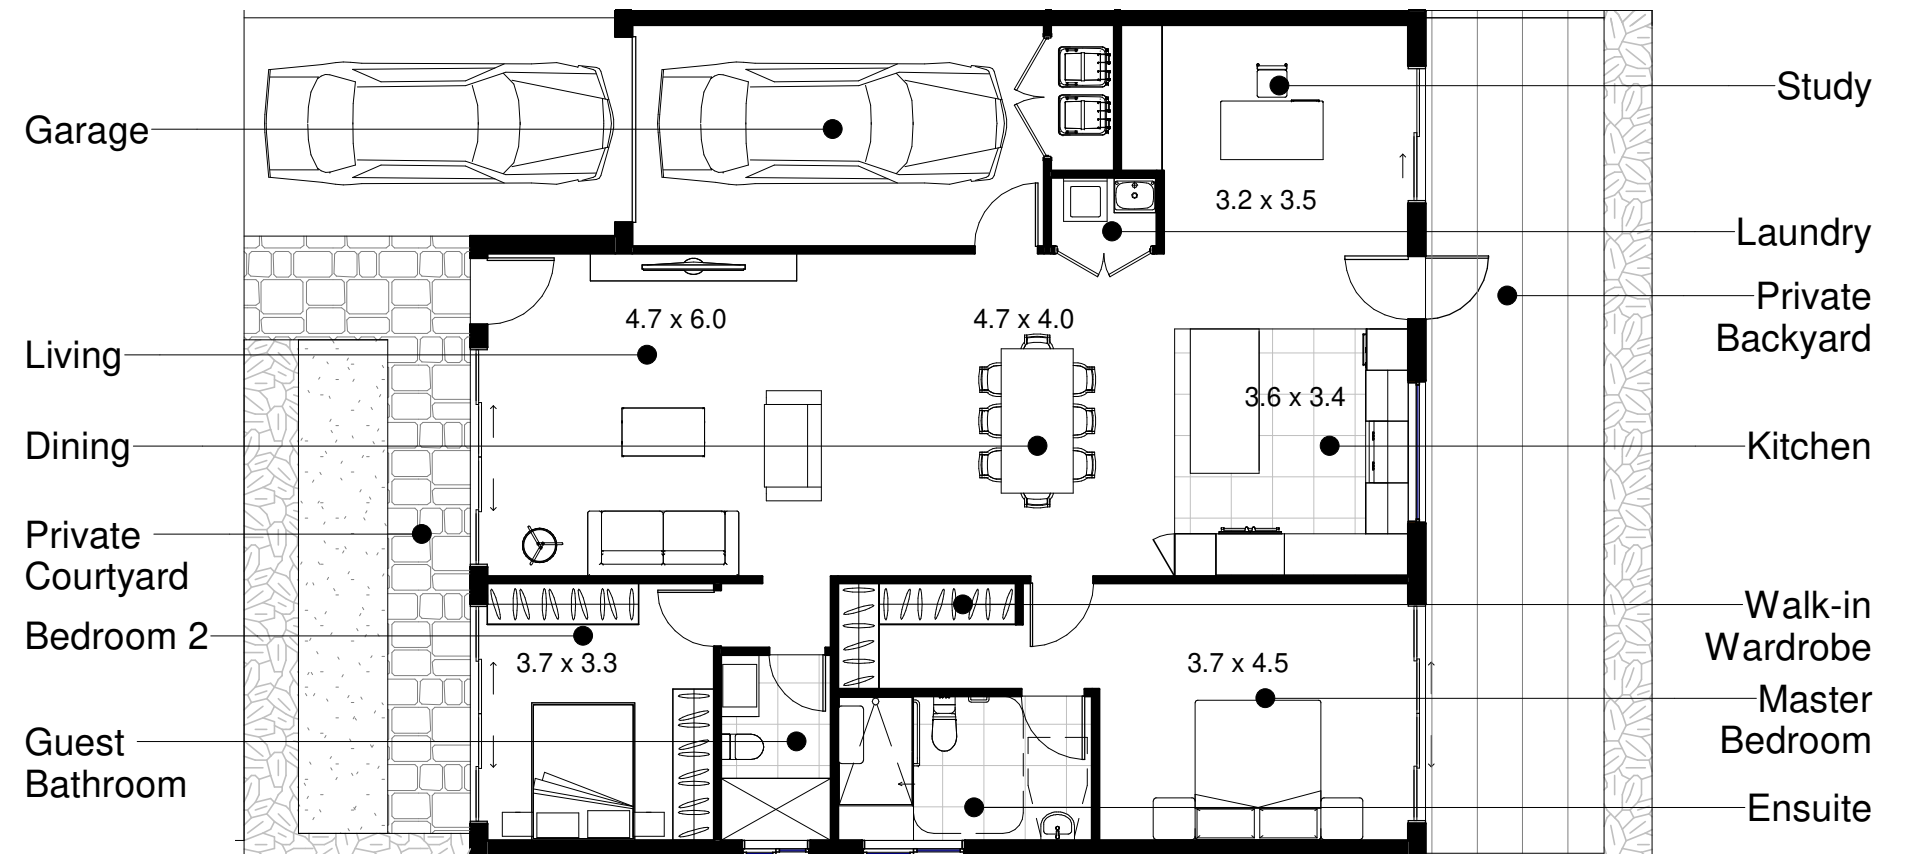

# MARSTON LIVING

392 GALSTON RD,  
GALSTON, NSW 2159

VILLA - TYPE A  
33, 41  
26, 32, 34, 40, 42 (Mirror Image)

TWO BEDROOMS + STUDY

TOTAL INTERNAL AREA 163 m<sup>2</sup>

INTERNAL AREA 143 m<sup>2</sup>  
GARAGE 20 m<sup>2</sup>

[www.marstonliving.com.au](http://www.marstonliving.com.au)

Details and measurements shown are indicative only, actual construction may vary