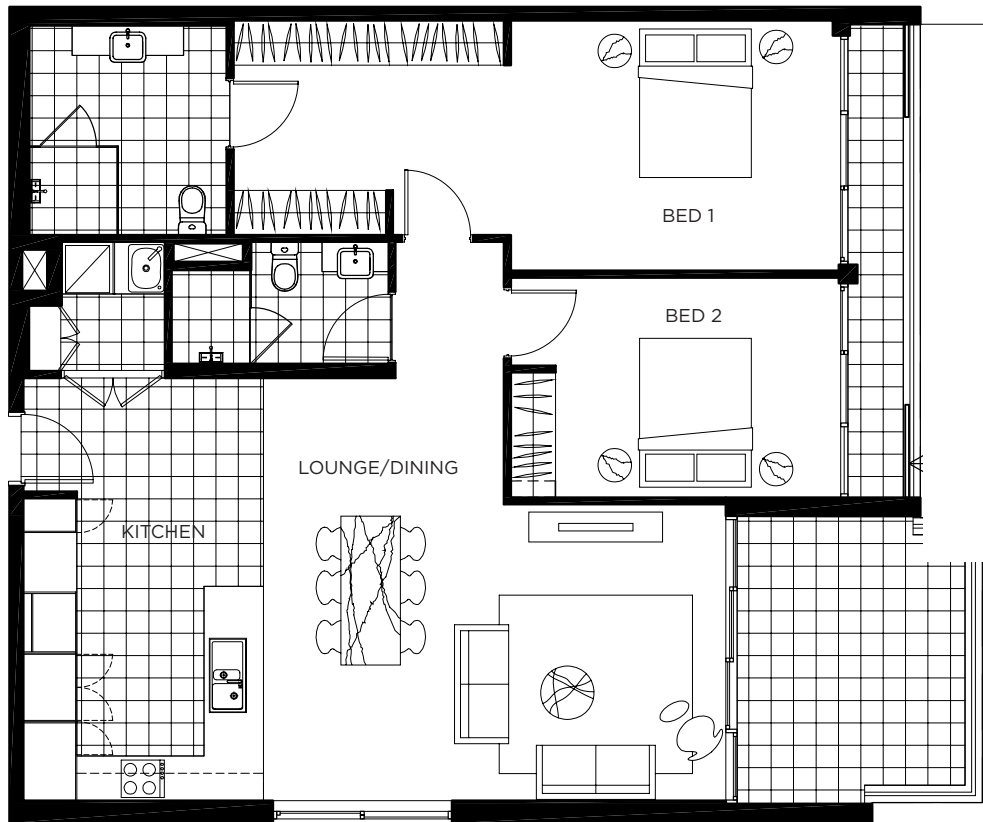

Luxury Apartment 07

2 Bed, 2 Bath
First Floor
Deepwater Building

THE RESIDENCES CASTLE COVE

Room Sizes

Living/Dining Area	6.3 x 4.0m
Bedroom 1	8.0 x 3.2m
En-Suite	2.6 x 2.7m
Bedroom 2	3.7 x 2.9m
Bathroom	2.8 x 1.7m

Areas

Internal	107 SQM
Terrace	16 SQM
Total	123 SQM

Buildings

- A Deepwater
- B Willis
- C Garigal
- D Alleyne
- E Griffin
- F Kendall