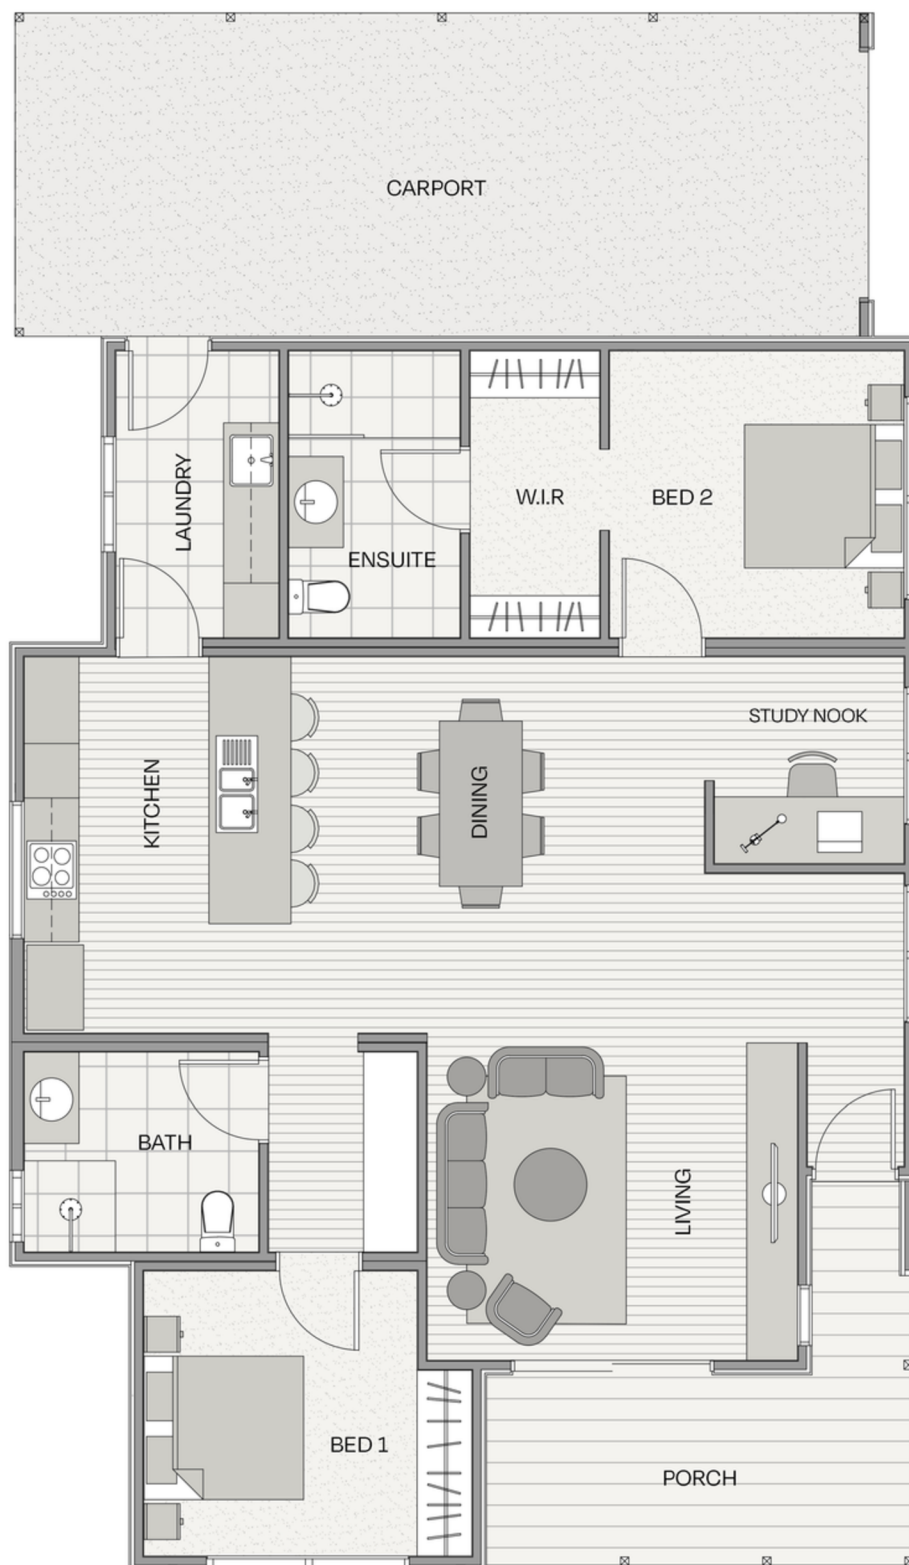

Lincoln Lifestyle

Baranduda

The REDWOOD

2  2  1 

The Redwood offers a modern and spacious open plan living design with a contemporary kitchen (featuring a breakfast bar), generous dining area, family lounge room, and study nook. The main bedroom features a walk-in wardrobe and ensuite. A second bedroom, stylish family bathroom, laundry, and large carport add to the convenience of this well-designed home. Embrace all the comforts of modern living with The Redwood.

Render is an artists impression only and is subject to change.

For more information contact:

 0466 234 584

 info@lincolnplace.com.au

Lincoln Lifestyle

Baranduda

AREA

Internal Living Area	115m ²
External Living Area	12m ²
Carport	34m ²
TOTAL	161m²