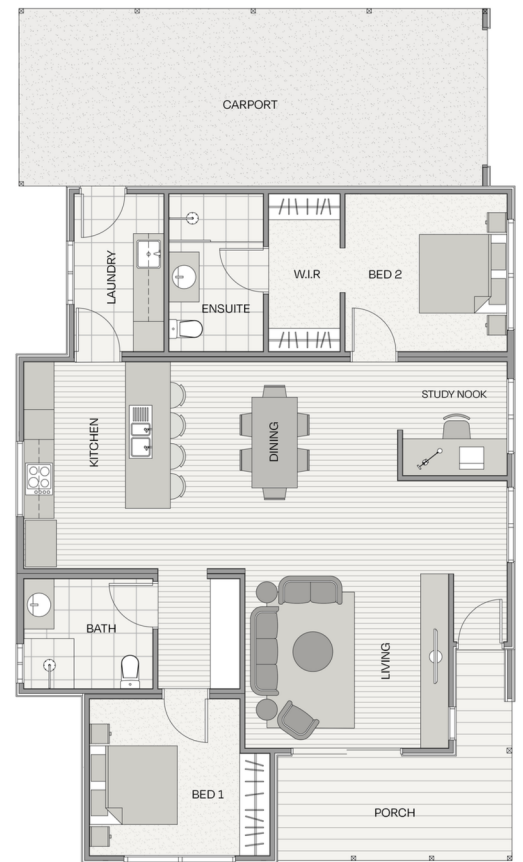

Lincoln Lifestyle

Baranduda

The REDWOOD

2  2  1 

The Redwood offers a modern and spacious open plan living design with a contemporary kitchen (featuring a breakfast bar), generous dining area, family lounge room, and study nook. The main bedroom features a walk-in wardrobe and ensuite. A second bedroom, stylish family bathroom, laundry, and large carport add to the convenience of this well-designed home. Embrace all the comforts of modern living with The Redwood.

Render is an artists impression only and is subject to change.

For more information contact:

 0466 234 584

 info@lincolnplace.com.au

Lincoln Lifestyle

Baranduda

AREA

Internal Living Area	115m ²
External Living Area	12m ²
Carport	34m ²
TOTAL	161m²