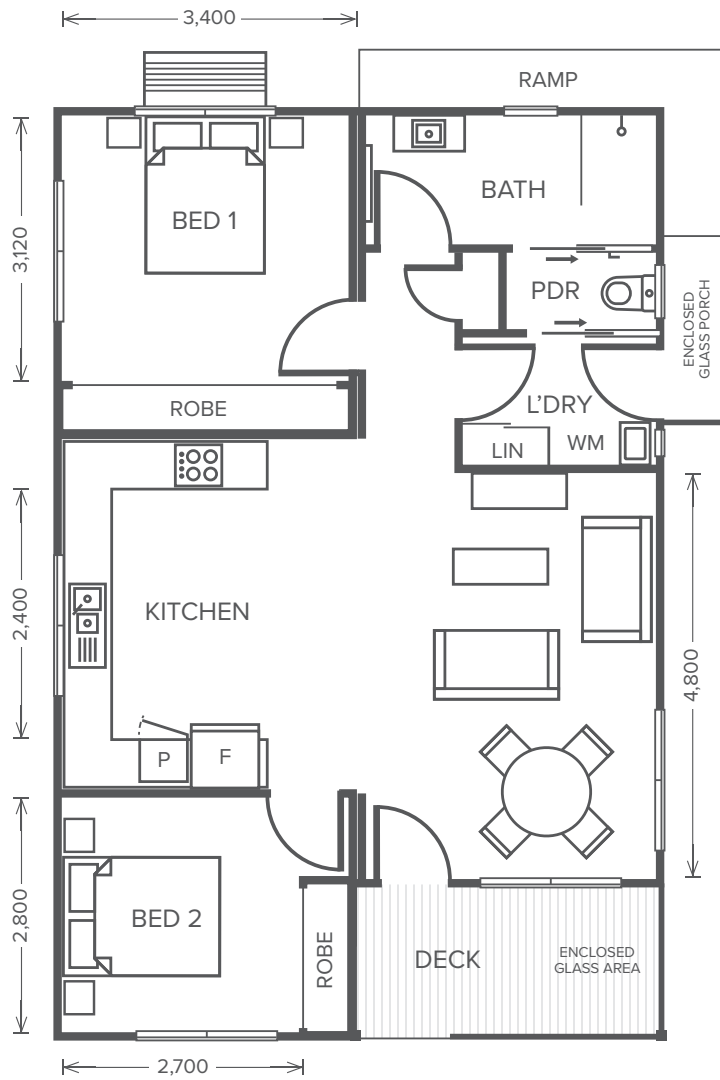

SHED

2  1  1  103m²

VILLA 2

Disclaimer: These plans are for marketing purposes only and whilst are generally typical of the villa layout, some minor variations may apply. Final layout is subject to detailed input from service consultants and authorities. Furniture shown in plans not included. External fixtures may differ from this plan. Total area is indicative only as measured to external face wall.